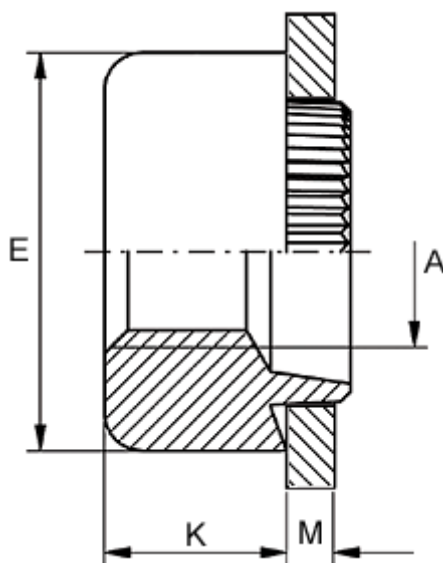

Article number: 12730000060800
Description: KLEE-coil 730 000 060.800
M6 Brass

Measures

Female thread A	= M6
Height K	= 5.0
Outer diameter E	= 10.0
Plate thickness	= 2.6 to 2.8
Recommended bore diameter +0.05	= 8.0